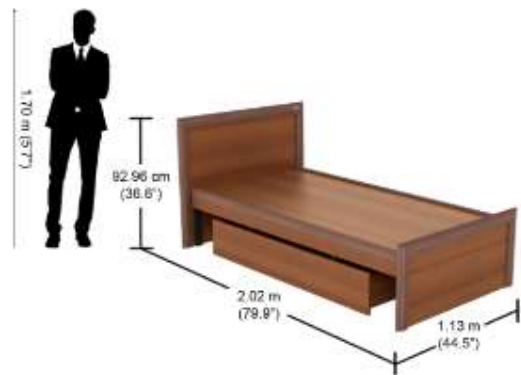

ADRIANA SINGEL BED WITH UNDER STORAGE

- **Minimalistic Design**
The simple structure of the bed not only lends it a classy finish but also makes it versatile. You can put it in most settings and it will flourish.
- **Classic Walnut Finish**
The particleboard structure with a walnut finish that goes into the making of this bed gives it a superior edge so that your bedroom reflects your aesthetic sense.
- **Sturdy Metal Understructure**
The understructure made with mild steel channels of 100mm thickness makes a bed that will stand sturdily even if your young ones turn it into a trampoline. **The understorage is sold separately**
- **Easy Maintenance**
The simple structure of the bed allows for a convenient cleaning experience. Clean the structure of the bed with a gentle wipe and a sweep underneath.
- **Mobility**
Modern lifestyles often mean having to change houses. This bed is a perfect fit for such a lifestyle as you can transport it with ease thanks to the knockdown construction.

net Weight (kg):93.3

Sales Package:1 Bed

Primary Material:Engineered Wood

Primary Material Subtype:Particle Board

Finish Color:Walnut

Dimensions W x H x D (cm):113.1 x 93 x 203

Understorage 149.1 75.75 26.5

Style:Contemporary & Modern

Delivery Condition:Knock Down

Storage Included:Yes

Recommended Mattress Size:

Depth : 198.1 cm (78"), Width : 91.4 (36"), Minimum Thickness : 10.2 cm (4")

Country Of Origin:India